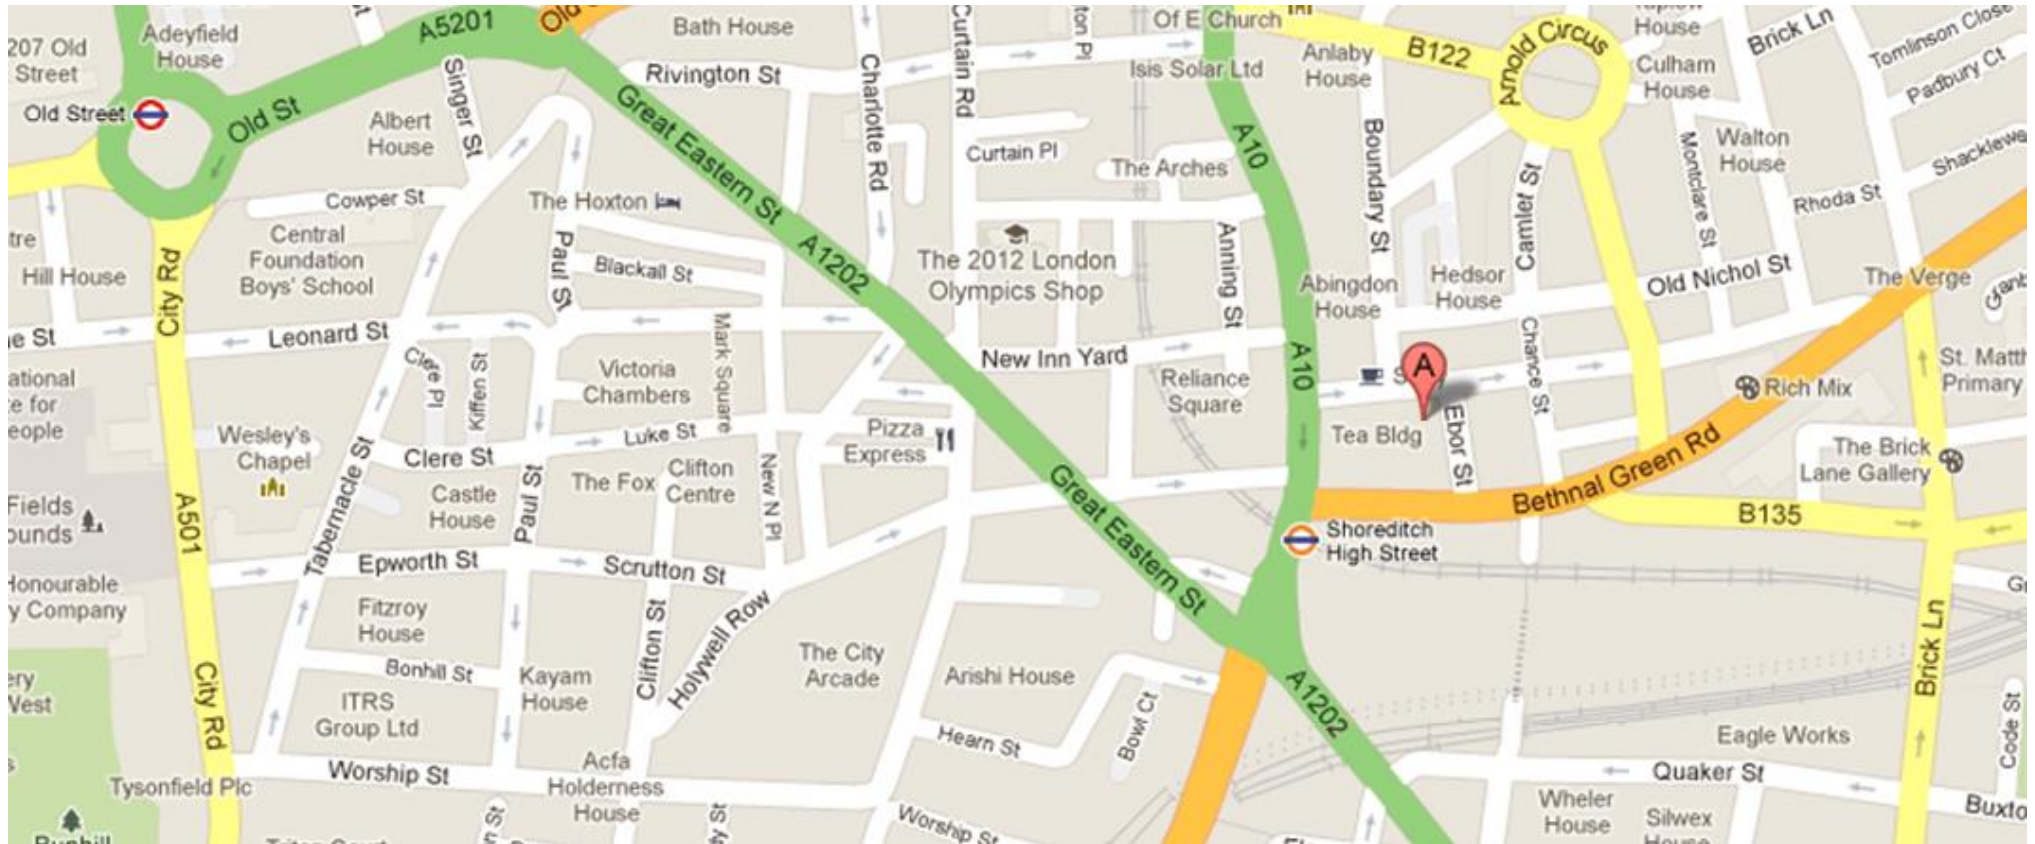

Map of meeting venue

A - Biscuit Building, 10 Redchurch Street, E2 7DD

Contact number: 020 7012 1999

Directions from Shoreditch High Street Overground Station to the venue

1. Turn left immediately at the exit of Shoreditch High Street station.
2. Walk up to the road ahead, Bethnal Green Road (the area immediately outside of the station is pedestrianised).
3. On joining Bethnal Green Road continue left along the edge of Box Park which is a shipping container shopping area.
4. At the end of Bethnal Green Road turn right onto Shoreditch High Street. Remain on the same side of the road (the Tea Building will be on that corner).
5. Take the next right onto Redchurch Street.
6. The Biscuit Building (the offices of Mother Advertising Limited) is a few doors along on the right hand side.